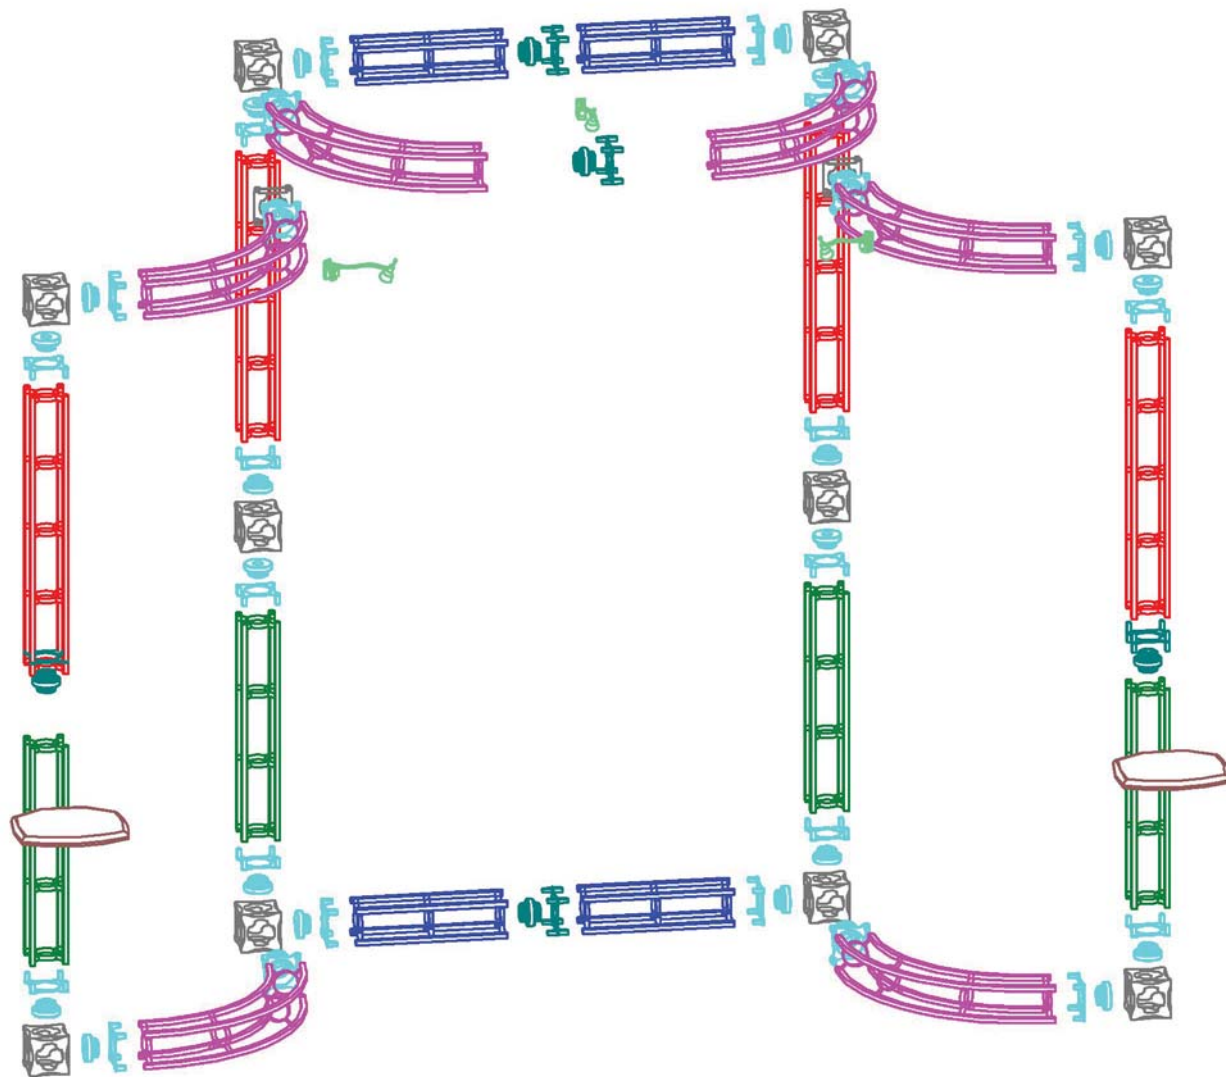

Lyra 10' X 10' KIT

Thank you for your purchase of Orbital Expo Truss Extreme. These instructions show how to erect the kit you purchased. The color coded section will help identify the location of each part.

 <p>6-WAY JUNCTION BOX (OR-J-2) 10</p>	 <p>45 CURVED TRUSS SECTION (OR-45-CV-2) 0</p>	 <p>LEFT (OR-TBL2-L-S/WD*) 0 RIGHT (OR-TBL2-R-S/WD*) 0 ADJUSTABLE SCALLOP TABLE TOP 0</p>	 <p>(OR-IS-24-S/WD*) 24" 0 (OR-IS-36-S/WD*) 36" 0 (OR-IS-46-S/WD*) 46" 0 INTERNAL SHELVES</p>
 <p>24" LONG TRUSS SECTION (OR-24-2) 4</p>	 <p>90 CURVED TRUSS SECTION (OR-90-CV-2) 6</p>	 <p>50 WATT CHROME SPOTLIGHT (LUM-1-C) 3</p>	 <p>ORBITAL FREIGHT CASE (OCF) 0</p>
 <p>36" LONG TRUSS SECTION (OR-36-2) 4</p>	 <p>UNIVERSAL CONNECTOR (OR-UNI-CLP-1) 2</p>	 <p>TRUSS TO JUNCTION CONNECTION KIT (OR-QL-T2J) 24</p>	 <p>ORBITAL FREIGHT CASE (OCT) 1</p>
 <p>46" LONG TRUSS SECTION (OR-46-2) 4</p>	 <p>ADJUSTABLE TABLE TOP (OR-TBL-S/WD*) 2</p>	 <p>TRUSS TO TRUSS CONNECTION KIT (OR-QL-T2T) 5</p>	

(* S = Brushed Silver Finish WD = American Natural Wood Finish)

Lyra 10' X 10' KIT

Color Coded Components

6-WAY
JUNCTION BOX

24" LONG
TRUSS SECTION

36" LONG
TRUSS SECTION

46" LONG
TRUSS SECTION

45 CURVED TRUSS
SECTION

90 CURVED TRUSS
SECTION

ADJUSTABLE
TABLETOP

50 WATT CHROME
SPOTLIGHT

ADJUSTABLE
INTERNAL SHELF

UNIVERSAL
CONNECTOR

TRUSS TO TRUSS
CONNECTION KIT

TRUSS TO JUNCTION
CONNECTION KIT

Lyra 10' X 10' KIT