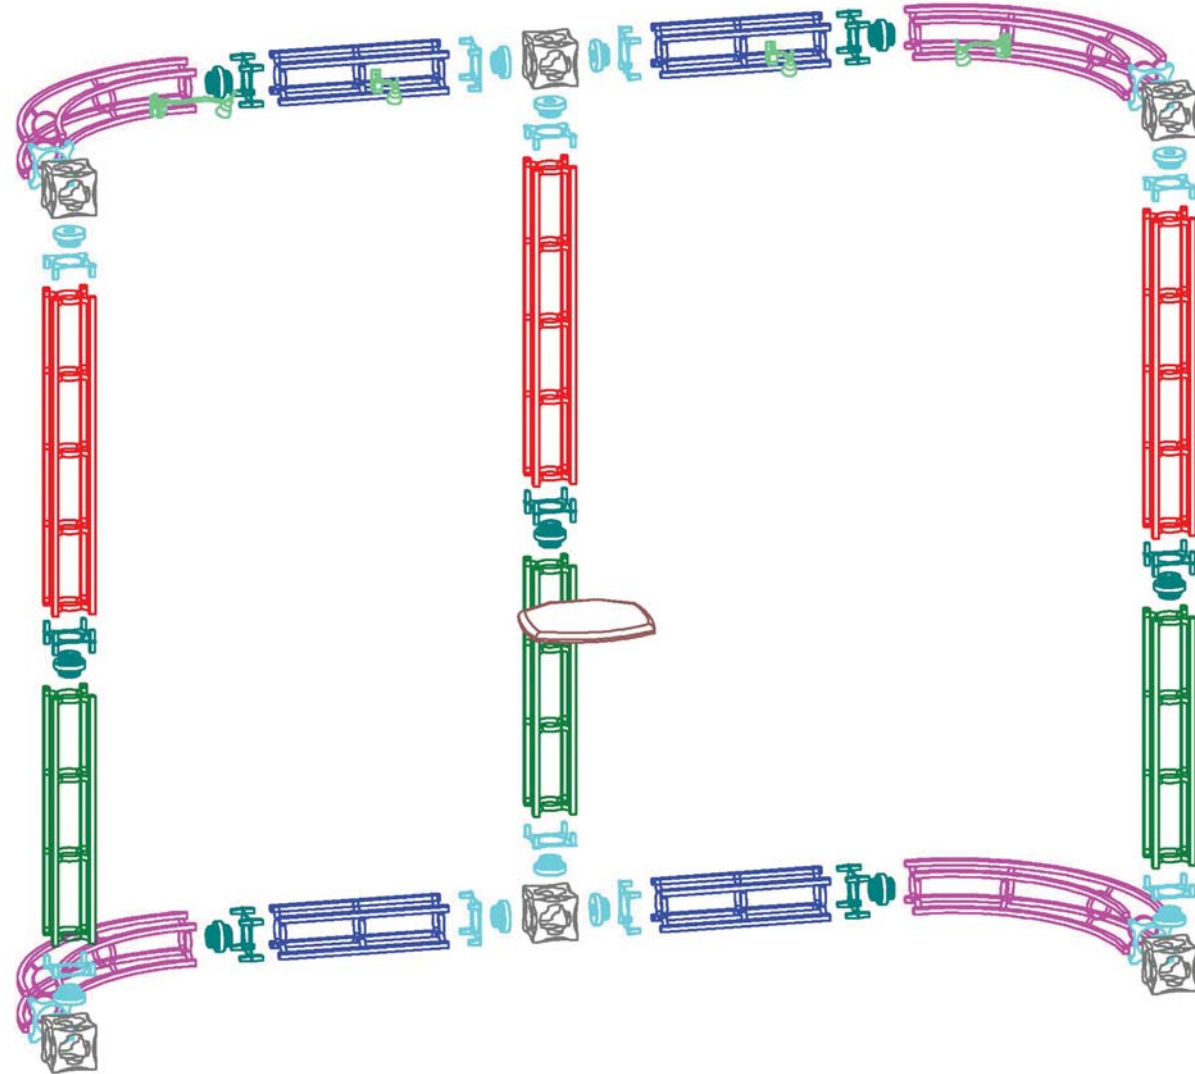

Castor 10' X 10' KIT

Thank you for your purchase of Orbital Expo Truss Extreme. These instructions show how to erect the kit you purchased. The color coded section will help identify the location of each part.

 6-WAY JUNCTION BOX (OR-J-2) 6	 45 CURVED TRUSS SECTION (OR-45-CV-2) 0	 LEFT (OR-TBL2-L-S/WD*) 0 RIGHT (OR-TBL2-R-S/WD*) 0 ADJUSTABLE SCALLOP TABLE TOP 0	 (OR-IS-24-S/WD*) 24" 0  (OR-IS-36-S/WD*) 36" 0  (OR-IS-46-S/WD*) 46" 0 INTERNAL SHELVES
 24" LONG TRUSS SECTION (OR-24-2) 4	 90 CURVED TRUSS SECTION (OR-90-CV-2) 4	 50 WATT CHROME SPOTLIGHT (LUM-1-C) 4	 ORBITAL FREIGHT CASE (OCF) 1
 36" LONG TRUSS SECTION (OR-36-2) 3	 UNIVERSAL CONNECTOR (OR-UNI-CLP-1) 0	 TRUSS TO JUNCTION CONNECTION KIT (OR-QL-T2J) 14	 ORBITAL FREIGHT CASE (OCT) 0
 46" LONG TRUSS SECTION (OR-46-2) 3	 ADJUSTABLE TABLE TOP (OR-TBL-S/WD*) 1	 TRUSS TO TRUSS CONNECTION KIT (OR-QL-T2T) 7	

Each Orbital Expo Truss Extreme kit has been carefully designed and developed to be stable and safe. Consult with your dealer for load bearing specifications. The manufacturers of Orbital Expo Truss Extreme will not be held responsible or accountable for damage or injury caused by exceeding guidelines or through wrongful/incorrect use of the system.

(* S = Brushed Silver Finish WD = American Natural Wood Finish)

Castor 10' X 10' KIT

Color Coded Components

- | | | | | | | | | |
|---|---|---|---|---|---|---|---|---|
|  |  |  |  |  |  |  |  |  |
| 6-WAY
JUNCTION BOX | 24" LONG
TRUSS SECTION | 36" LONG
TRUSS SECTION | 46" LONG
TRUSS SECTION | 45 CURVED TRUSS
SECTION | 90 CURVED TRUSS
SECTION | ADJUSTABLE
TABLETOP | 50 WATT CHROME
SPOTLIGHT | ADJUSTABLE
INTERNAL SHELF |
| | | |  |  |  | | | |
| | | | UNIVERSAL
CONNECTOR | TRUSS TO TRUSS
CONNECTION KIT | TRUSS TO JUNCTION
CONNECTION KIT | | | |