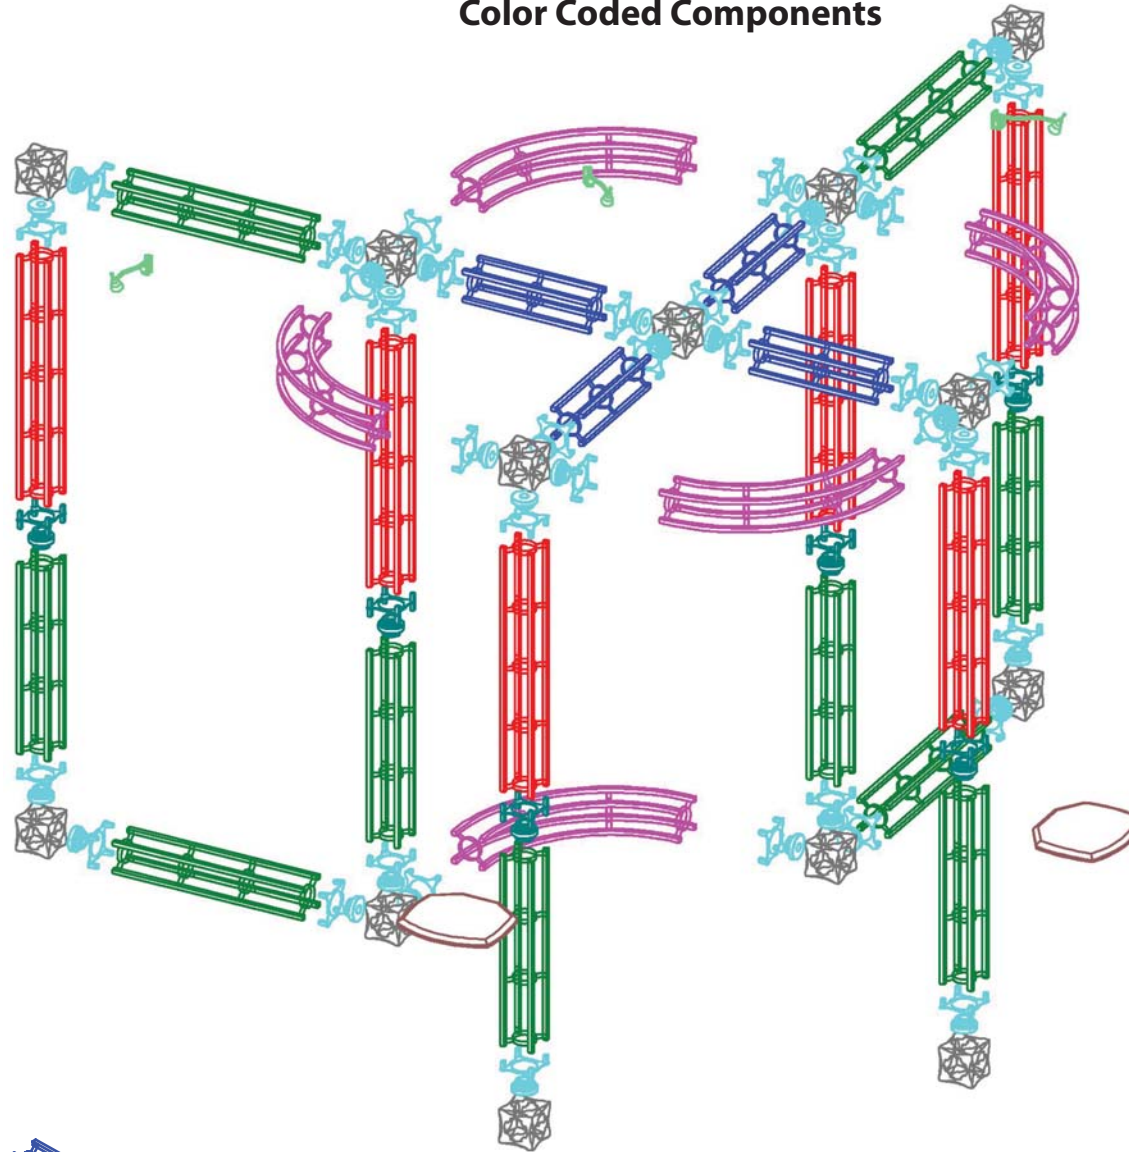

Carina 10' X 10' KIT

Thank you for your purchase of Orbital Expo Truss Extreme. These instructions show how to erect the kit you purchased. The color coded section will help identify the location of each part.

 6-WAY JUNCTION BOX (OR-J-2) 13	 45 CURVED TRUSS SECTION (OR-45-CV-2) 0	 LEFT (OR-TBL2-L-S/WD*) 0 RIGHT (OR-TBL2-R-S/WD*) 0 ADJUSTABLE SCALLOP TABLE TOP 0	 (OR-IS-24-S/WD*) 24" 0 (OR-IS-36-S/WD*) 36" 0 (OR-IS-46-S/WD*) 46" 0 INTERNAL SHELVES
 24" LONG TRUSS SECTION (OR-24-2) 4	 90 CURVED TRUSS SECTION (OR-90-CV-2) 5	 50 WATT CHROME SPOTLIGHT (LUM-1-C) 3	 ORBITAL FREIGHT CASE (OCF) 1
 36" LONG TRUSS SECTION (OR-36-2) 10	 UNIVERSAL CONNECTOR (OR-UNI-CLP-1) 0	 TRUSS TO JUNCTION CONNECTION KIT (OR-QL-T2J) 42	 ORBITAL FREIGHT CASE (OCT) 1
 46" LONG TRUSS SECTION (OR-46-2) 6	 ADJUSTABLE TABLE TOP (OR-TBL-S/WD*) 2	 TRUSS TO TRUSS CONNECTION KIT (OR-QL-T2T) 6	

(* S = Brushed Silver Finish WD = American Natural Wood Finish)

Carina 10' X 10' KIT

Color Coded Components

- | | | | | | | | | |
|---|---|---|---|---|---|---|---|---|
|  |  |  |  |  |  |  |  |  |
| 6-WAY
JUNCTION BOX | 24" LONG
TRUSS SECTION | 36" LONG
TRUSS SECTION | 46" LONG
TRUSS SECTION | 45 CURVED TRUSS
SECTION | 90 CURVED TRUSS
SECTION | ADJUSTABLE
TABLETOP | 50 WATT CHROME
SPOTLIGHT | ADJUSTABLE
INTERNAL SHELF |
| |  |  |  | | | | | |
| | UNIVERSAL
CONNECTOR | TRUSS TO TRUSS
CONNECTION KIT | TRUSS TO JUNCTION
CONNECTION KIT | | | | | |

Carina 10' X 10' KIT

Color Coded Components