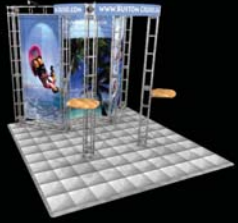

Carina 10' X 10' KIT