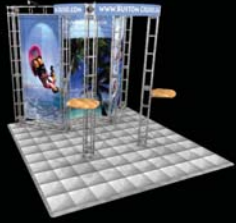

Carina 10' X 10' KIT

Thank you for your purchase of Orbital Expo Truss Extreme. These instructions show how to erect the kit you purchased. The color coded section will help identify the location of each part.

 6-WAY JUNCTION BOX (OR-J-2) 13	 45 CURVED TRUSS SECTION (OR-45-CV-2) 0	 LEFT (OR-TBL2-L-S/WD*) 0 RIGHT (OR-TBL2-R-S/WD*) 0 ADJUSTABLE SCALLOP TABLE TOP 0	 (OR-IS-24-S/WD*) 24" 0 (OR-IS-36-S/WD*) 36" 0 (OR-IS-46-S/WD*) 46" 0 INTERNAL SHELVES
 24" LONG TRUSS SECTION (OR-24-2) 4	 90 CURVED TRUSS SECTION (OR-90-CV-2) 5	 50 WATT CHROME SPOTLIGHT (LUM-1-C) 3	 ORBITAL FREIGHT CASE (OCF) 1
 36" LONG TRUSS SECTION (OR-36-2) 10	 UNIVERSAL CONNECTOR (OR-UNI-CLP-1) 0	 TRUSS TO JUNCTION CONNECTION KIT (OR-QL-T2J) 42	 ORBITAL FREIGHT CASE (OCT) 1
 46" LONG TRUSS SECTION (OR-46-2) 6	 ADJUSTABLE TABLE TOP (OR-TBL-S/WD*) 2	 TRUSS TO TRUSS CONNECTION KIT (OR-QL-T2T) 6	

(* S = Brushed Silver Finish WD = American Natural Wood Finish)

Carina 10' X 10' KIT

Color Coded Components

- | | | | | | | | | |
|---|---|---|---|---|---|---|---|---|
|  |  |  |  |  |  |  |  |  |
| 6-WAY
JUNCTION BOX | 24" LONG
TRUSS SECTION | 36" LONG
TRUSS SECTION | 46" LONG
TRUSS SECTION | 45 CURVED TRUSS
SECTION | 90 CURVED TRUSS
SECTION | ADJUSTABLE
TABLETOP | 50 WATT CHROME
SPOTLIGHT | ADJUSTABLE
INTERNAL SHELF |
| |  |  |  | | | | | |
| | UNIVERSAL
CONNECTOR | TRUSS TO TRUSS
CONNECTION KIT | TRUSS TO JUNCTION
CONNECTION KIT | | | | | |