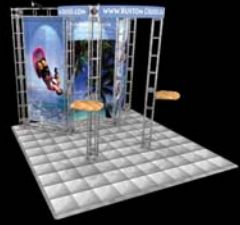

Carina 10' X 10' KIT

Thank you for your purchase of Orbital Expo Truss Extreme. These instructions show how to erect the kit you purchased. The color coded section will help identify the location of each part.

 6-WAY JUNCTION BOX (OR-J-2) 13	 45 CURVED TRUSS SECTION (OR-45-CV-2) 0	 LEFT (OR-TBL2-L-S/WD*) 0 RIGHT (OR-TBL2-R-S/WD*) 0 ADJUSTABLE SCALLOP TABLE TOP 0	 (OR-IS-24-S/WD*) 24" 0 (OR-IS-36-S/WD*) 36" 0 (OR-IS-46-S/WD*) 46" 0 INTERNAL SHELVES
 24" LONG TRUSS SECTION (OR-24-2) 4	 90 CURVED TRUSS SECTION (OR-90-CV-2) 5	 50 WATT CHROME SPOTLIGHT (LUM-1-C) 3	 ORBITAL FREIGHT CASE (OCF) 1
 36" LONG TRUSS SECTION (OR-36-2) 10	 UNIVERSAL CONNECTOR (OR-UNI-CLP-1) 0	 TRUSS TO JUNCTION CONNECTION KIT (OR-QL-T2J) 42	 ORBITAL FREIGHT CASE (OCT) 1
 46" LONG TRUSS SECTION (OR-46-2) 6	 ADJUSTABLE TABLE TOP (OR-TBL-S/WD*) 2	 TRUSS TO TRUSS CONNECTION KIT (OR-QL-T2T) 6	

(* S = Brushed Silver Finish WD = American Natural Wood Finish)

Carina 10' X 10' KIT

Color Coded Components

- | | | | | | | | | |
|---|---|---|---|---|---|---|---|---|
|  |  |  |  |  |  |  |  |  |
| 6-WAY
JUNCTION BOX | 24" LONG
TRUSS SECTION | 36" LONG
TRUSS SECTION | 46" LONG
TRUSS SECTION | 45 CURVED TRUSS
SECTION | 90 CURVED TRUSS
SECTION | ADJUSTABLE
TABLETOP | 50 WATT CHROME
SPOTLIGHT | ADJUSTABLE
INTERNAL SHELF |
| |  |  |  | | | | | |
| | UNIVERSAL
CONNECTOR | TRUSS TO TRUSS
CONNECTION KIT | TRUSS TO JUNCTION
CONNECTION KIT | | | | | |